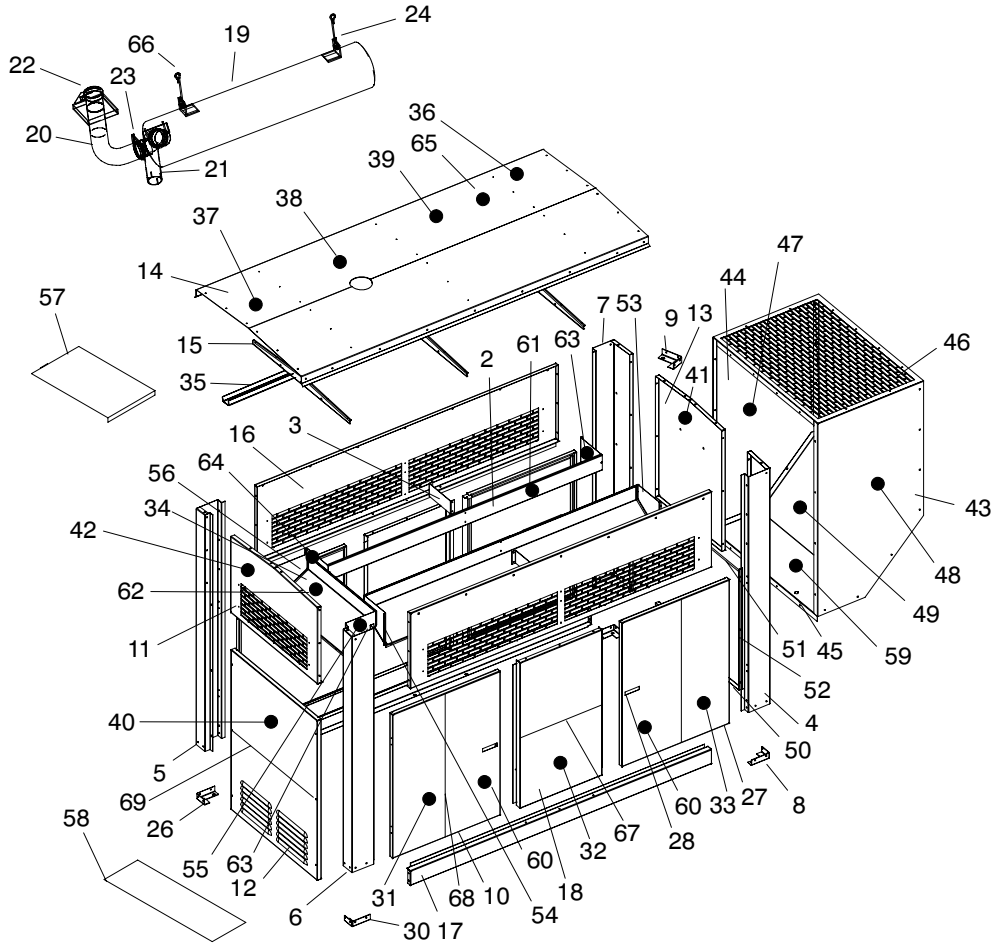

20ROZJB, 20-125REOZJB, 80/100REOZJC/D Sound Enclosure Parts (Steel)

Items with a dot (●) are foam pieces included in the foam kits.

pb86_7c

Foam Kits

Description	20-40 kW	50-60 kW	80 kW	100-125 kW
Housing foam (items 31-33, 36-42)	GM28428	GM25901	GM28429	GM28430

Upfit Kits (converts a weather housing to a sound housing)

Description	20-40 kW	50-60 kW	80 kW	100-125 kW
Upfit, weather/sound (includes items 31-33, 35-52)	GM20682-KP3	GM20682-KP1	GM20682-KP7	GM20682-KP4